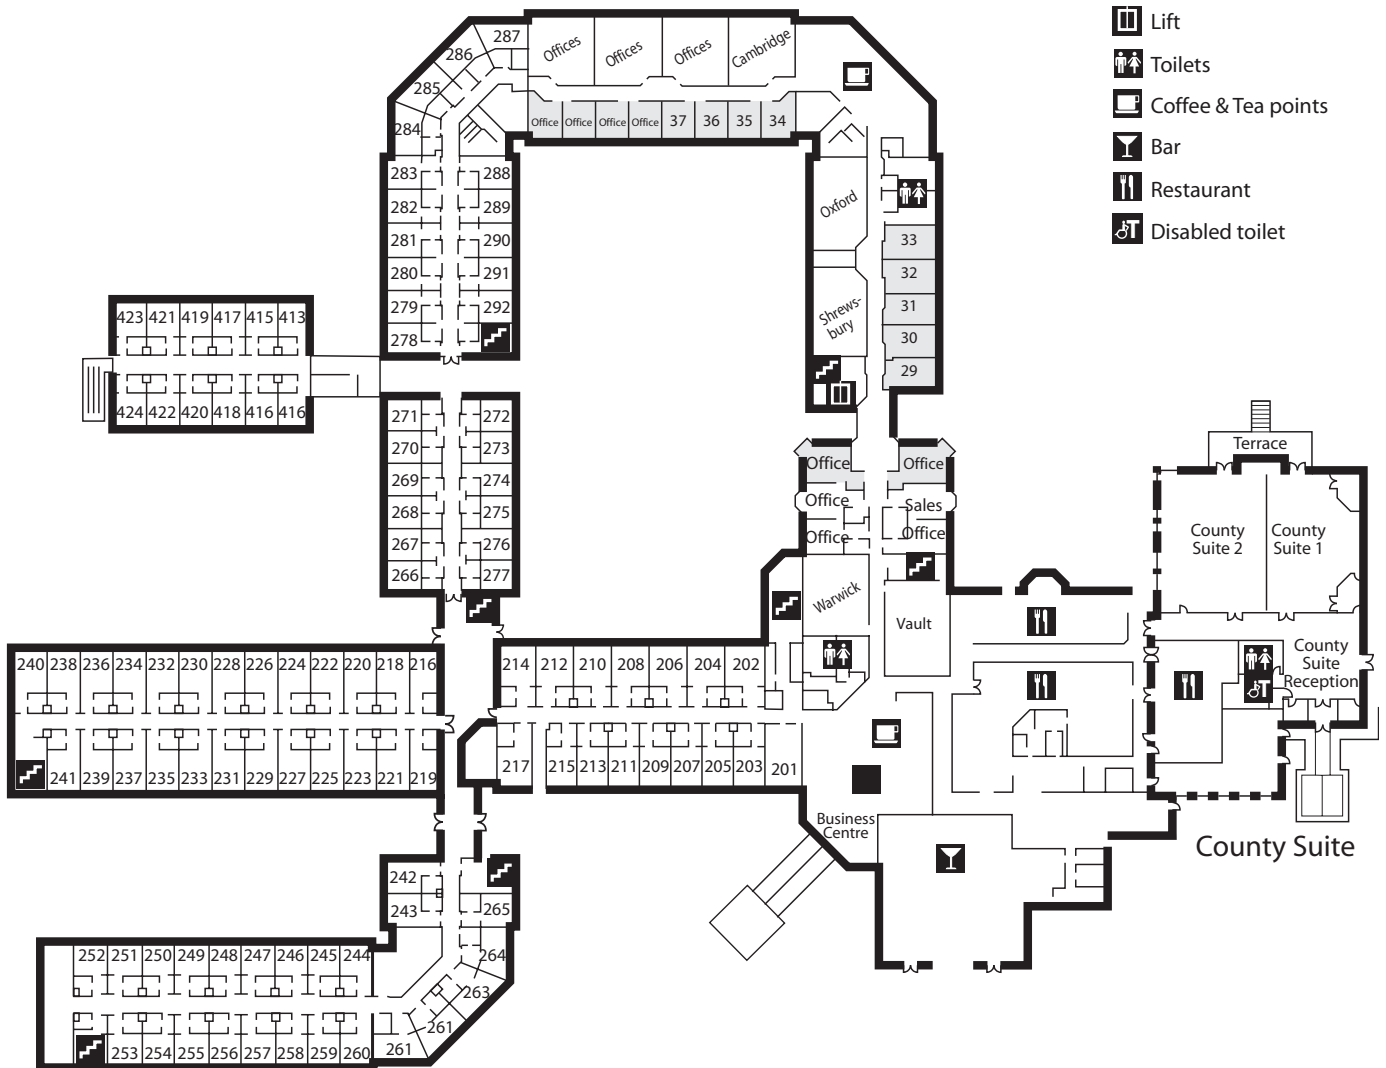

STAVERTON PARK

HOTEL & GOLF CLUB

- Reception
- Stairways
- Lift
- Toilets
- Coffee & Tea points
- Bar
- Restaurant
- Disabled toilet

GROUND FLOOR PLAN

STAVERTON PARK

HOTEL & GOLF CLUB

First floor

- R** Reception
- Stairways
- Lift
- Toilets
- Coffee & Tea points
- Bar
- Restaurant
- Disabled toilet

CONFERENCE CENTRE

LOWER GROUND FLOOR

STAVERTON PARK

HOTEL & GOLF CLUB

Services

-  63A TPN socket outlet
-  32A TPN socket outlet
-  **S** Twin switched socket outlet
-  **T** Telephone point
-  **P** Ceiling mounted projector
-  **x3** 3 compartment floor boxes
1 x twin socket outlet
2 x telephone outlets
-  **x3** 3 compartment floor boxes
1 x twin socket outlet
1 x ISDN outlet
-  Interchangeable rooms with movable walls (walls fully retract so do not cause an obstruction)

THE COUNTY SUITE