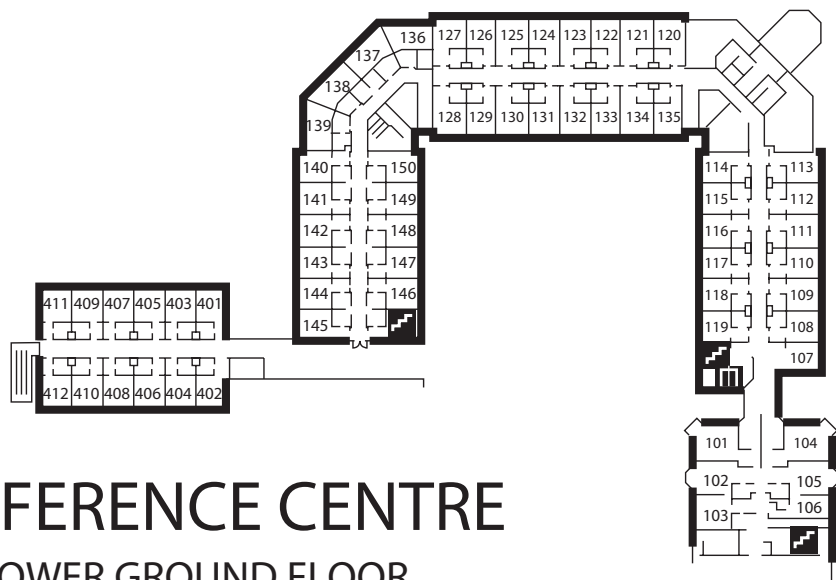

STAVERTON PARK

HOTEL & GOLF CLUB

- Reception
- Stairways
- Lift
- Toilets
- Coffee & Tea points
- Bar
- Restaurant
- Disabled toilet

GROUND FLOOR PLAN

STAVERTON PARK

HOTEL & GOLF CLUB

First floor

- R** Reception
- Stairways
- Lift
- Toilets
- Coffee & Tea points
- Bar
- Restaurant
- Disabled toilet

CONFERENCE CENTRE

LOWER GROUND FLOOR

STAVERTON PARK

HOTEL & GOLF CLUB

Services

-  63A TPN socket outlet
-  32A TPN socket outlet
-  **S** Twin switched socket outlet
-  **T** Telephone point
-  **P** Ceiling mounted projector
-  **x3** 3 compartment floor boxes
1 x twin socket outlet
2 x telephone outlets
-  **x3** 3 compartment floor boxes
1 x twin socket outlet
1 x ISDN outlet
-  Interchangeable rooms with movable walls (walls fully retract so do not cause an obstruction)

THE COUNTY SUITE