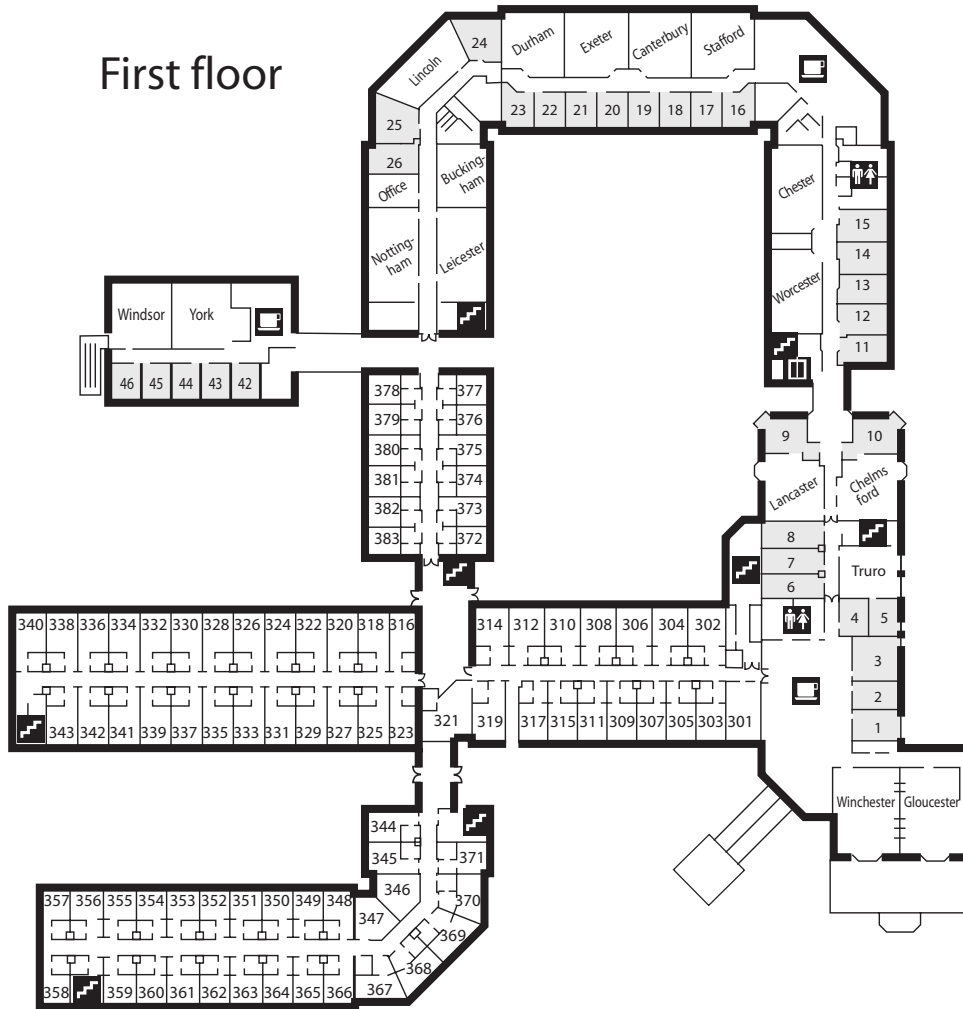

STAVERTON PARK

HOTEL & GOLF CLUB

- Reception
- Stairways
- Lift
- Toilets
- Coffee & Tea points
- Bar
- Restaurant
- Disabled toilet

GROUND FLOOR PLAN

STAVERTON PARK

HOTEL & GOLF CLUB

First floor

- R** Reception
- Stairways
- Lift
- Toilets
- Coffee & Tea points
- Bar
- Restaurant
- Disabled toilet

CONFERENCE CENTRE

LOWER GROUND FLOOR

STAVERTON PARK

HOTEL & GOLF CLUB

Services

-  63A TPN socket outlet
-  32A TPN socket outlet
-  **S** Twin switched socket outlet
-  **T** Telephone point
-  **P** Ceiling mounted projector
-  **x3** 3 compartment floor boxes
1 x twin socket outlet
2 x telephone outlets
-  **x3** 3 compartment floor boxes
1 x twin socket outlet
1 x ISDN outlet
-  Interchangeable rooms with movable walls (walls fully retract so do not cause an obstruction)

THE COUNTY SUITE