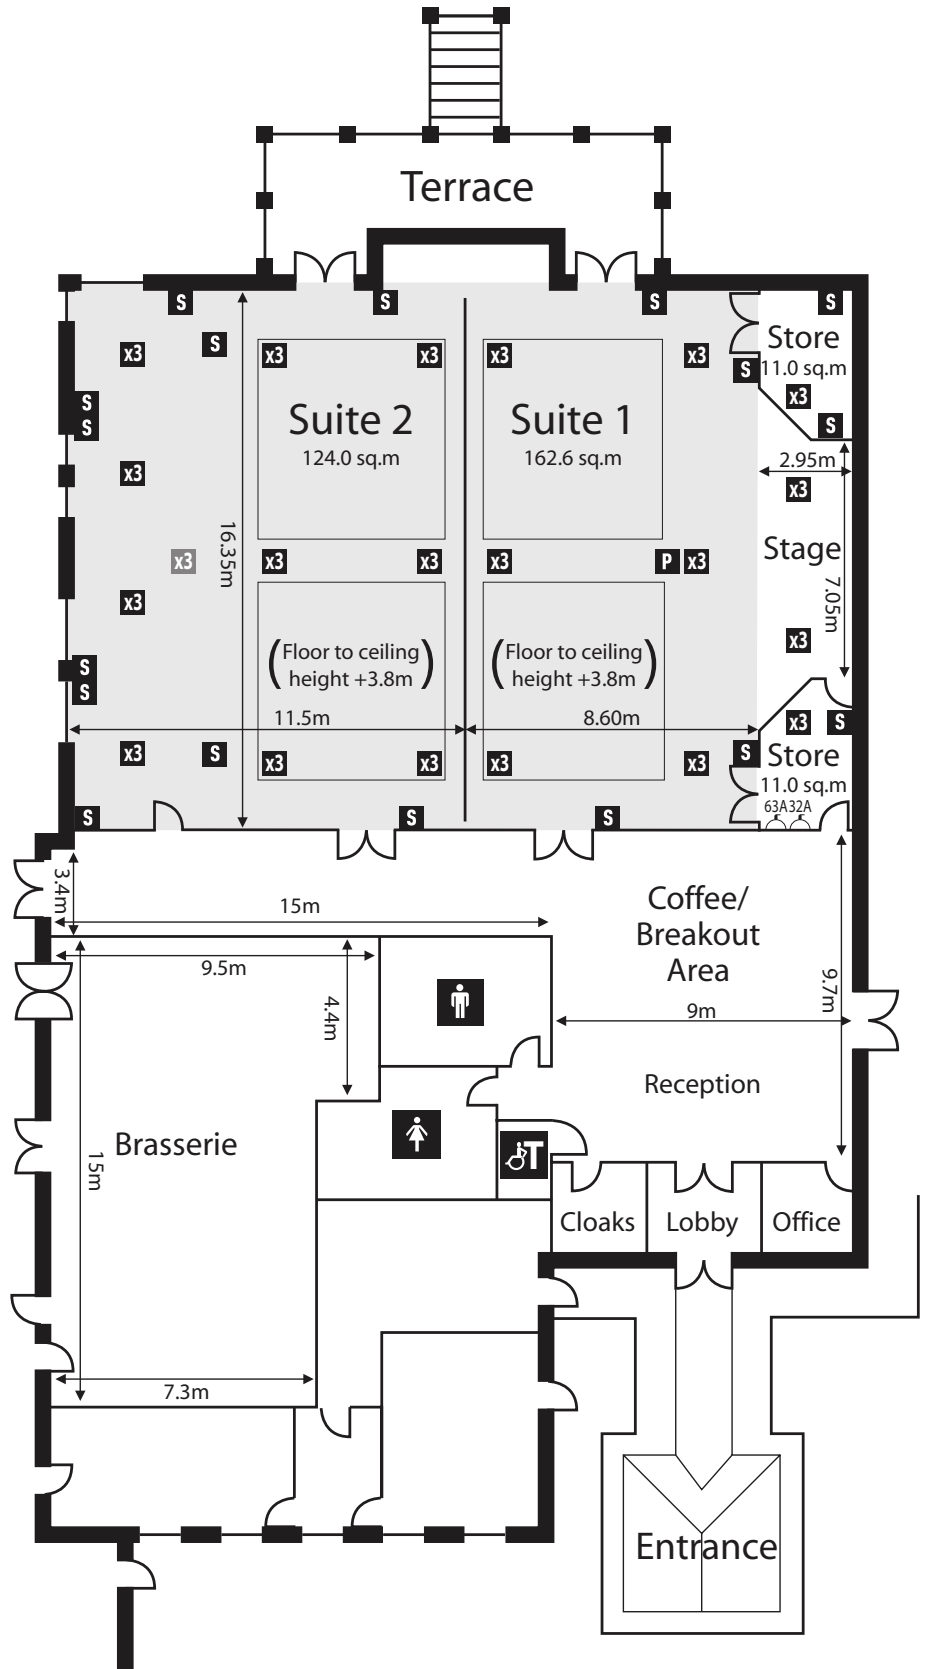

STAVERTON PARK

HOTEL & GOLF CLUB

- Reception
- Stairways
- Lift
- Toilets
- Coffee & Tea points
- Bar
- Restaurant
- Disabled toilet

GROUND FLOOR PLAN

STAVERTON PARK

HOTEL & GOLF CLUB

First floor

- R** Reception
- Stairways
- Lift
- Toilets
- Coffee & Tea points
- Bar
- Restaurant
- Disabled toilet

CONFERENCE CENTRE

LOWER GROUND FLOOR

STAVERTON PARK

HOTEL & GOLF CLUB

Services

-  63A TPN socket outlet
-  32A TPN socket outlet
-  **S** Twin switched socket outlet
-  **T** Telephone point
-  **P** Ceiling mounted projector
-  **x3** 3 compartment floor boxes
1 x twin socket outlet
2 x telephone outlets
-  **x3** 3 compartment floor boxes
1 x twin socket outlet
1 x ISDN outlet
-  Interchangeable rooms with movable walls (walls fully retract so do not cause an obstruction)

THE COUNTY SUITE